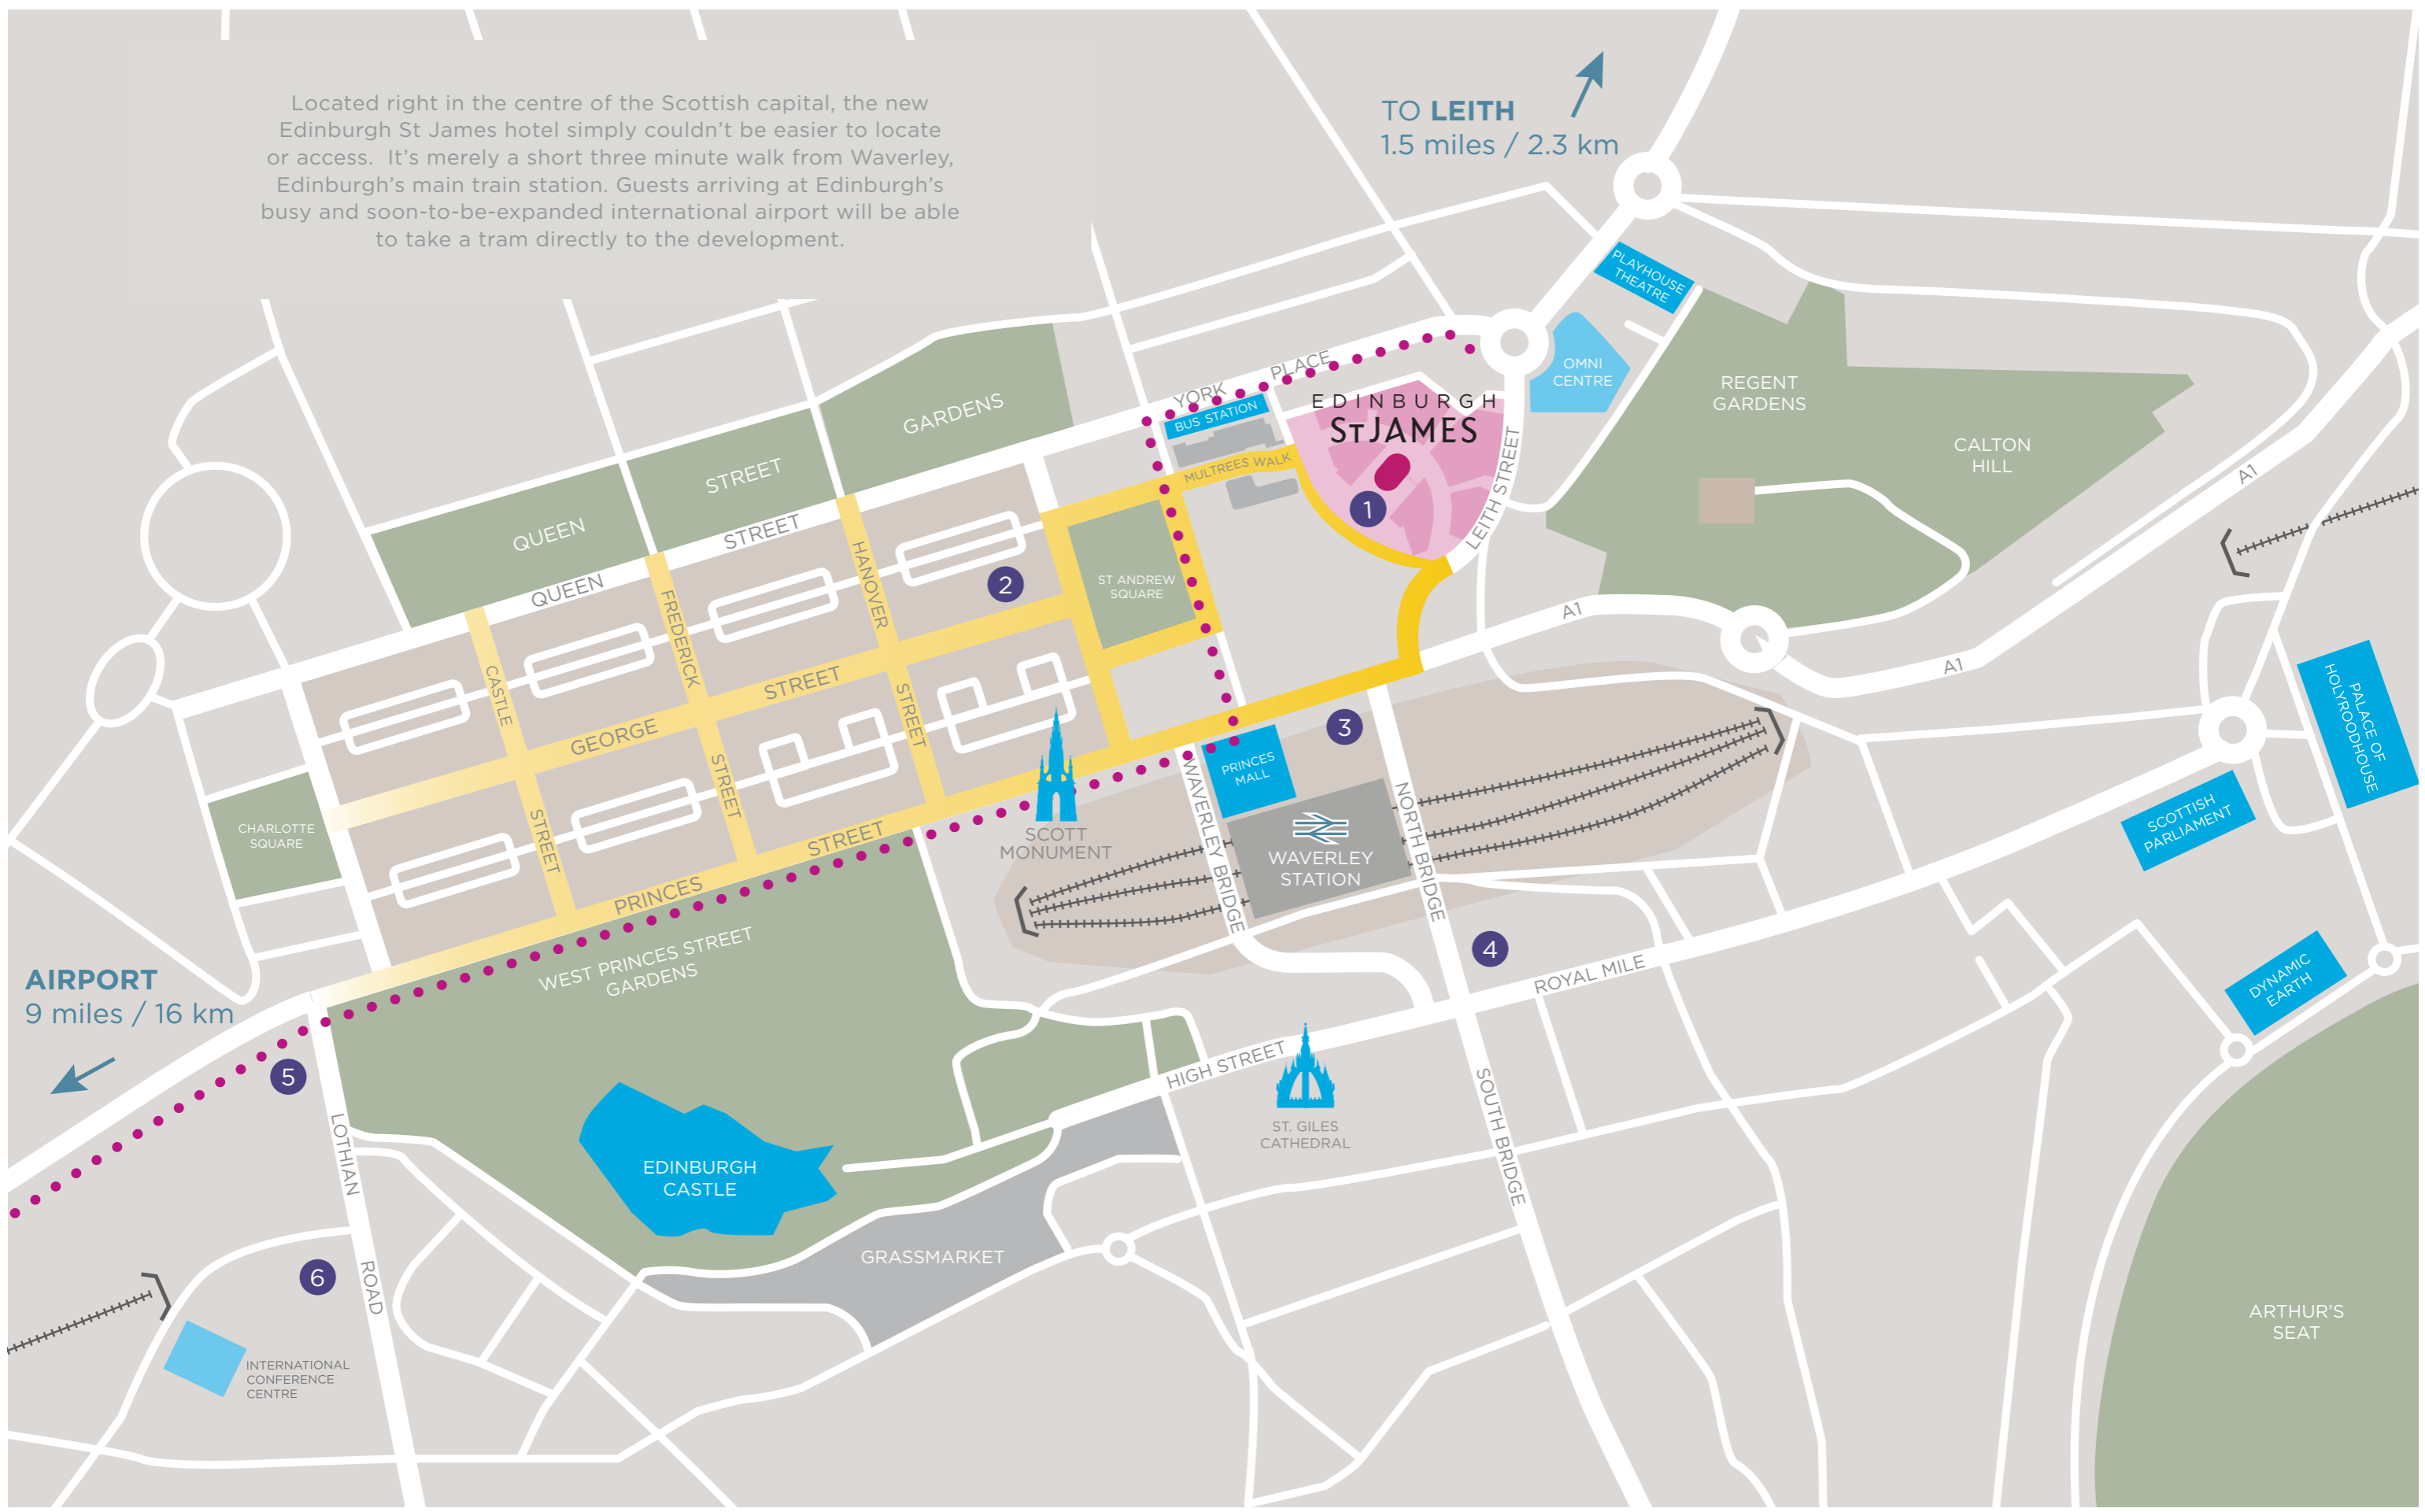

Located right in the centre of the Scottish capital, the new Edinburgh St James hotel simply couldn't be easier to locate or access. It's merely a short three minute walk from Waverley, Edinburgh's main train station. Guests arriving at Edinburgh's busy and soon-to-be-expanded international airport will be able to take a tram directly to the development.

TO LEITH  
1.5 miles / 2.3 km

KEY

- Retail footfall
- Parking
- Railway
- Tram lines
- Bus stops

HOTELS

- 1 Edinburgh St James
- 3 Balmoral Hotel
- 5 Caledonian Hotel
- 2 George Hotel
- 4 Carlton Hotel
- 6 Sheraton Grand Hotel